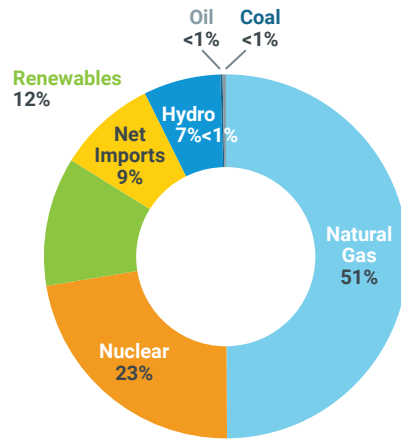

AM E

18,000

18,000

CO₂ (Million Metric Tons)

CO₂

** 2024