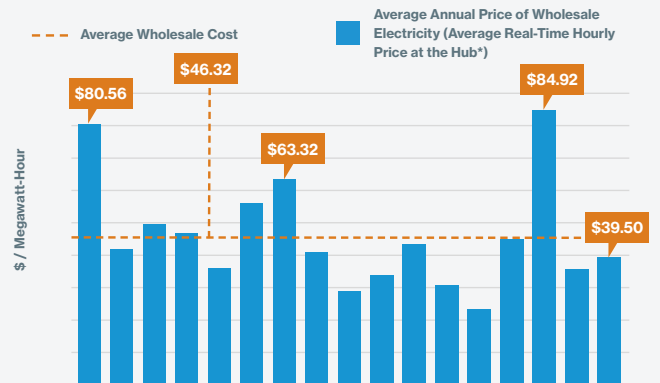

AM E

18,000

18,000

CO₂ (Million Metric Tons)

CO₂

** 2024